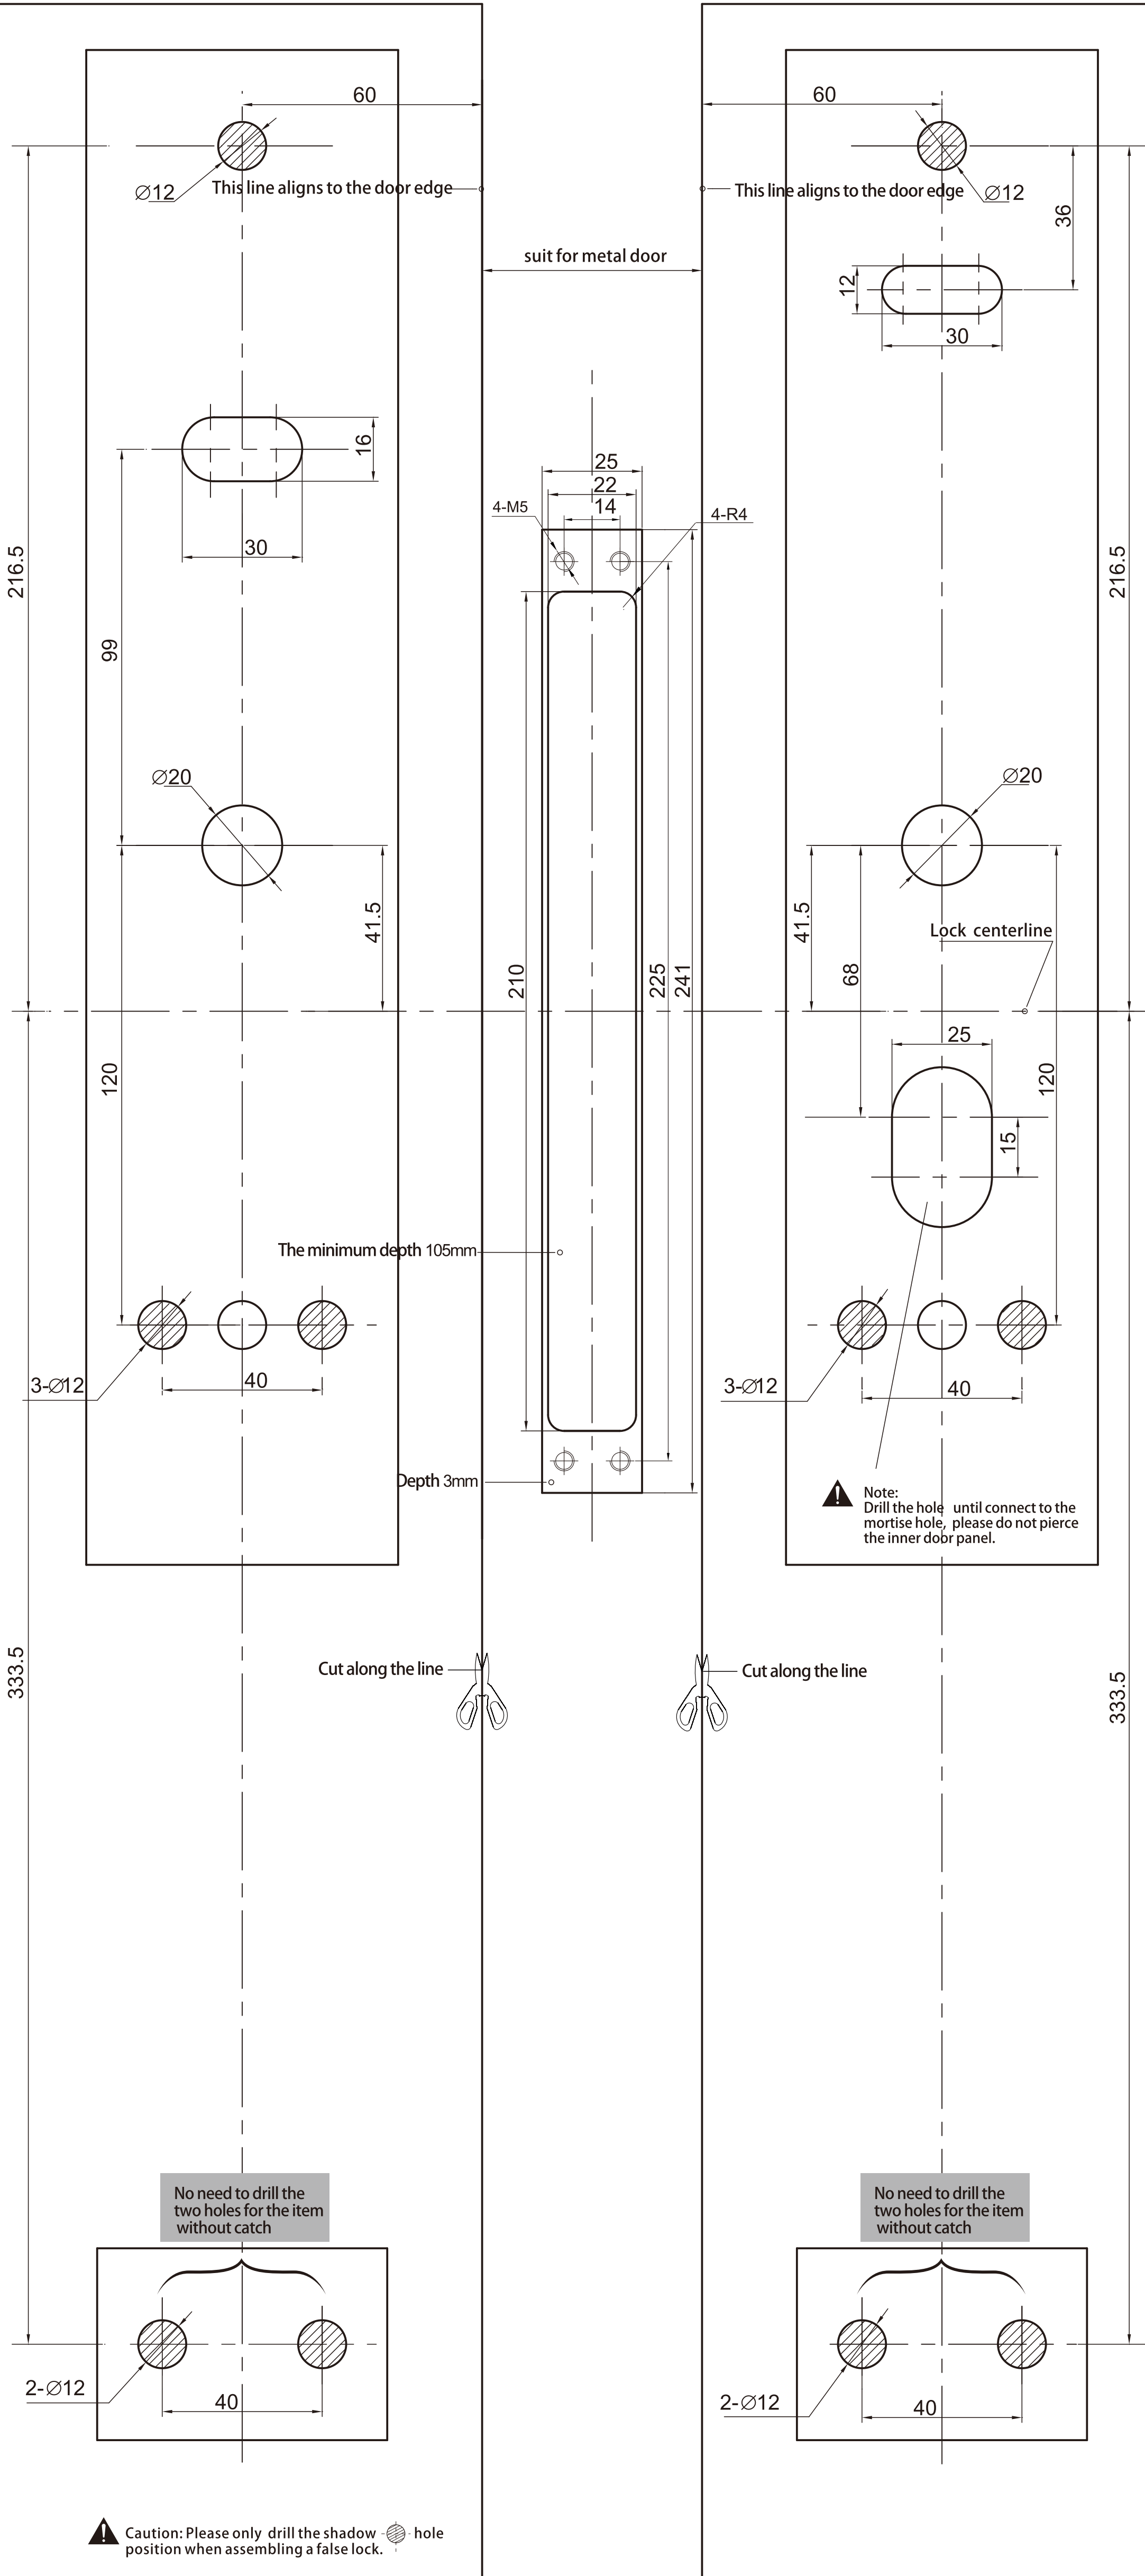

Hole Dimensions of F520X Series Smart Locks (Right handle)

A/0

Hole dimension of back lock body

Mortise hole dimension

Front lock body Hole dimension

Front lock body Hole dimension

Mortise hole dimension

Hole dimension of back lock body